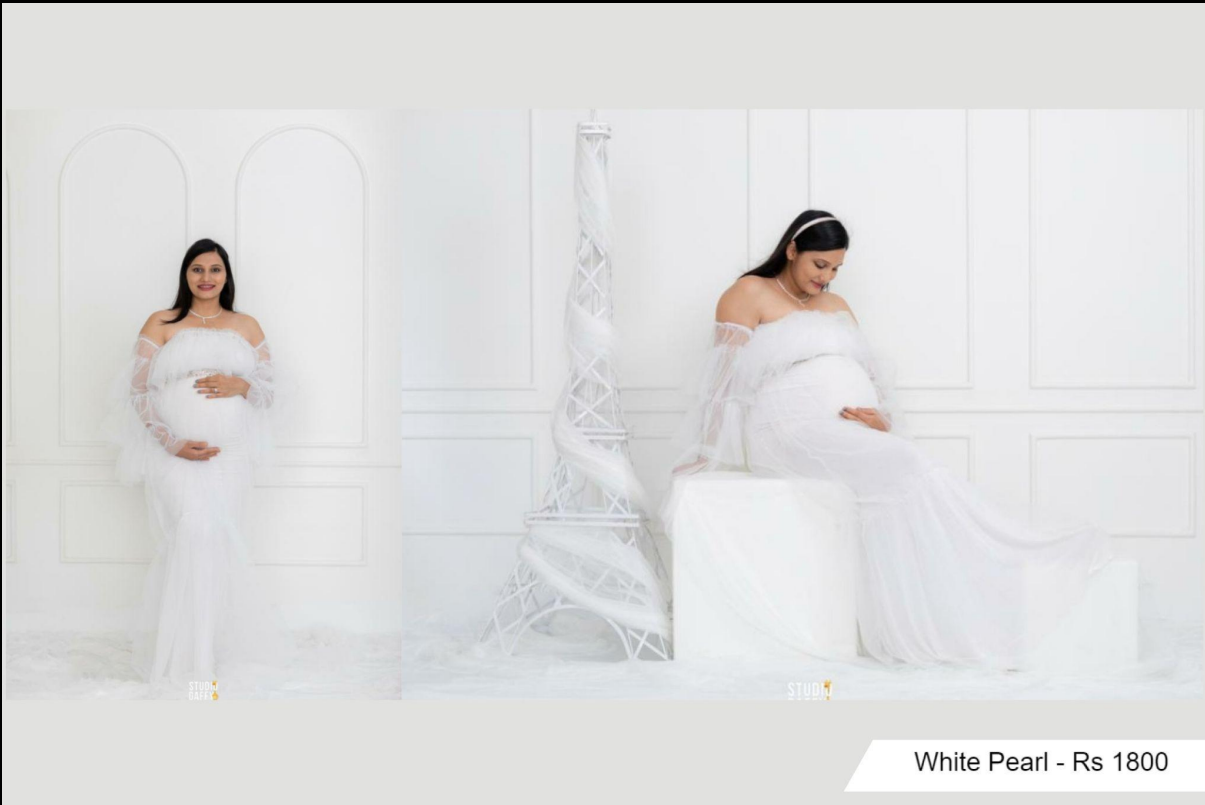

Light Peach - Rs 2300

Pink Pearl - Rs 1800

Filly Purple - Rs 2300

White Pearl - Rs 1800

Printed Velvet - Rs 1300

Dark Blue - Rs 1300

White Marble - Rs 1500

Mango Yellow - Rs 1800

Lacy Black - Rs 1700

Organza White - Rs 1300

Violet Pink - Rs 1800

Rosy Sky Blue - Rs 1700

Light Blue - Rs 2300

Blossom Pink - Rs 1800

Baby Peach Wrapping Cloth - Rs 1000

Printed Net - Rs 1300