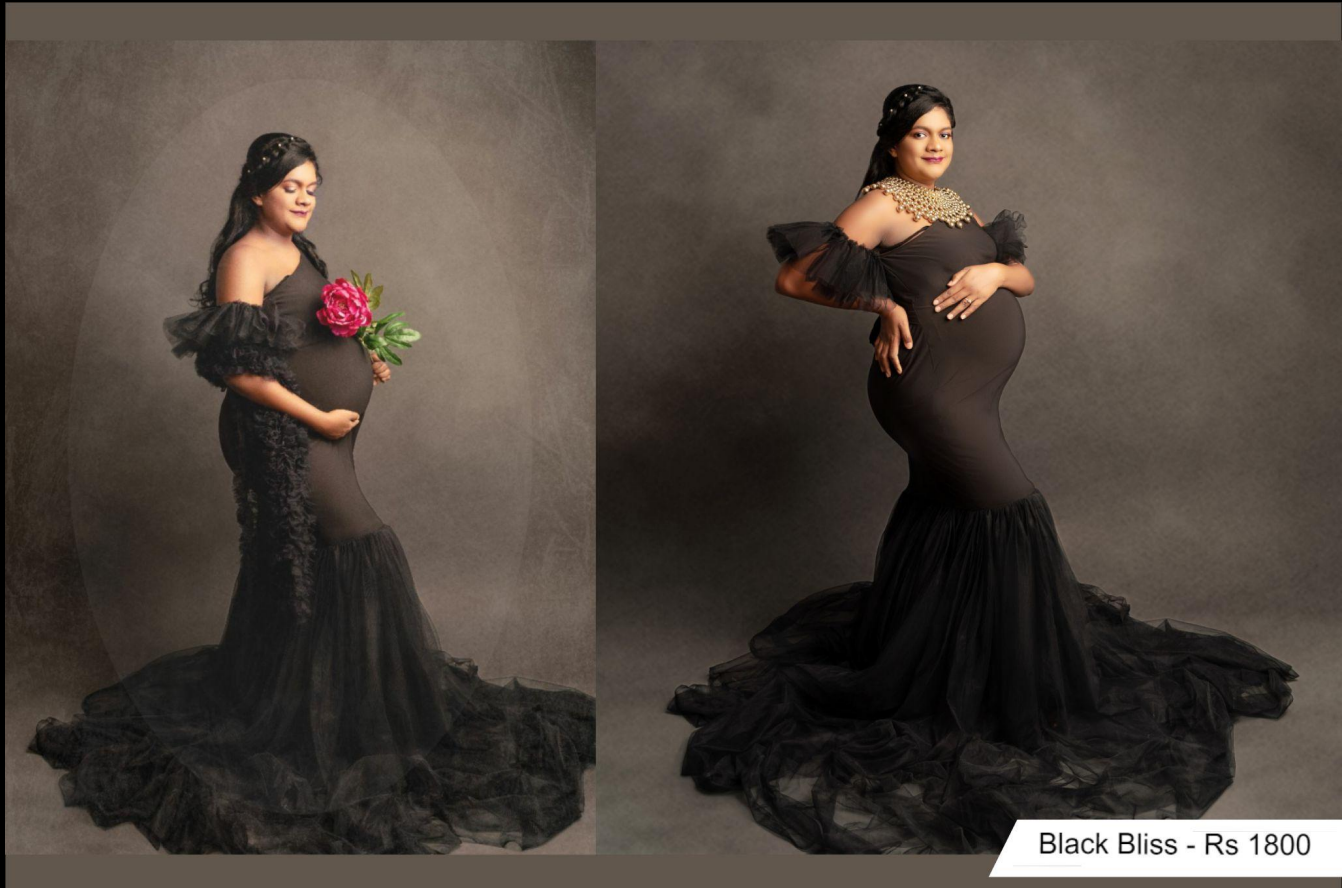

Sunflower - Rs 2300

1200

1200

Rosy Red - Rs 1500

Candy Orange - Rs 1800

White Lacy - Rs 1800

Angel Pink - Rs 1800

Elena - Rs 2300

Black Ebony - Rs 1500

Bold Red - Rs 1500

Cardinal Red - Rs 1500

Choco Brown - Rs 1500

White Pearl Mom and Daughter Duo - Rs 2000

Bold Black - Rs 1500

Bright Peach - Rs 1800

Grape Wine - Rs 2000

Jasmine - Rs 1700

Hibiscus Red - Rs 1800

Peacock Blue - Rs 2000

Violet Paper - Rs 1800

Royal Blue - Rs 1500

Snow White - Rs 1800

Onion Pink - Rs 1800

Crushy Pink - Rs 1500